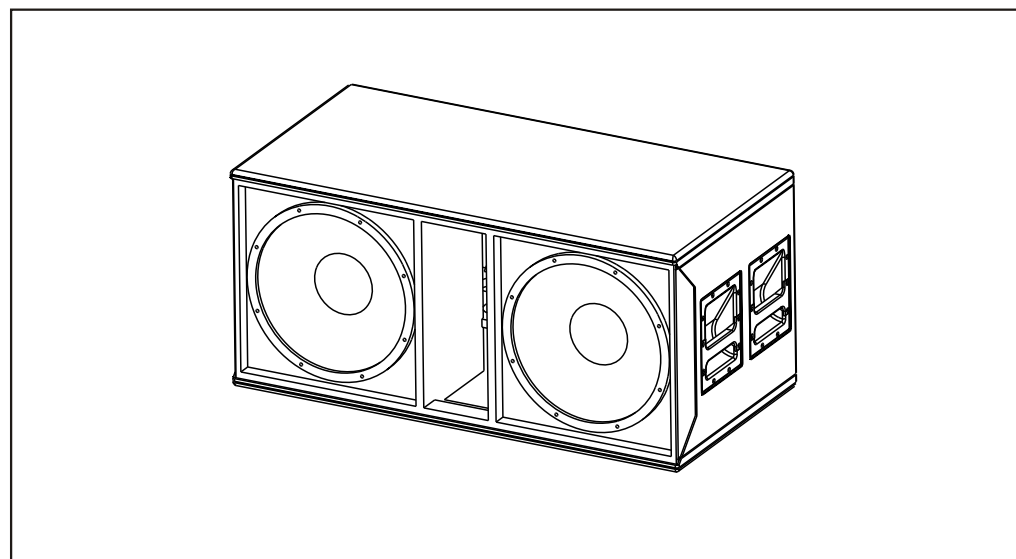

INSTALLATION