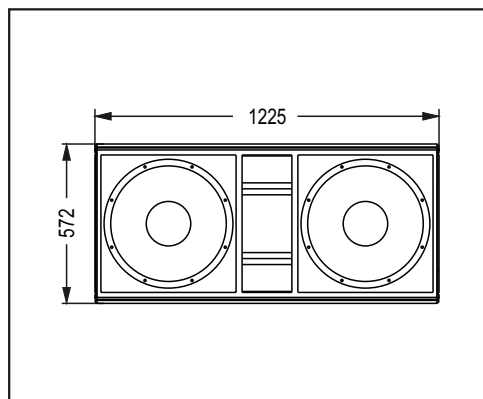

MOUNTING DIMENSIONS